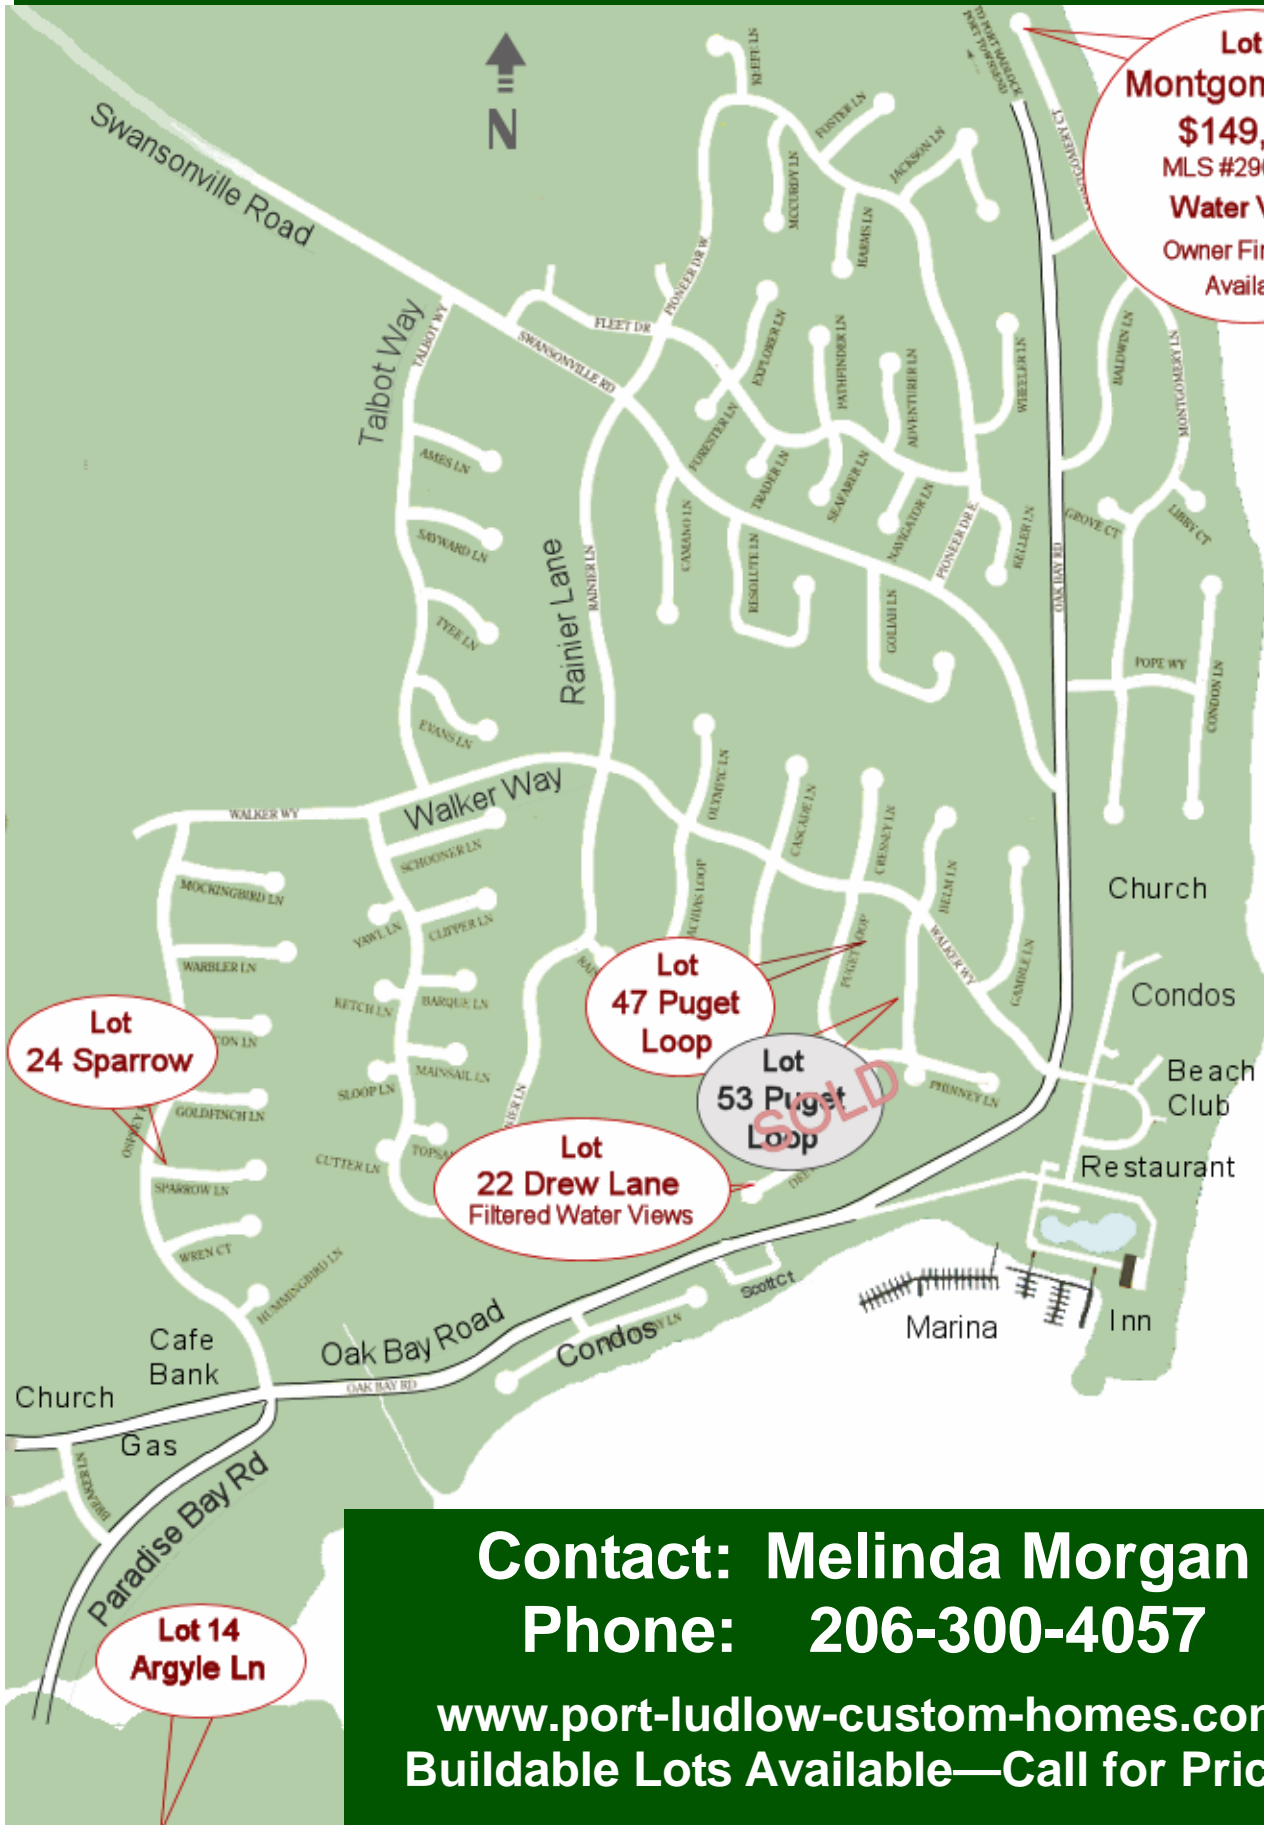

Port Ludlow Custom Homes

Contact: Melinda Morgan

Phone: 206-300-4057

www.port-ludlow-custom-homes.com
Buildable Lots Available—Call for Prices